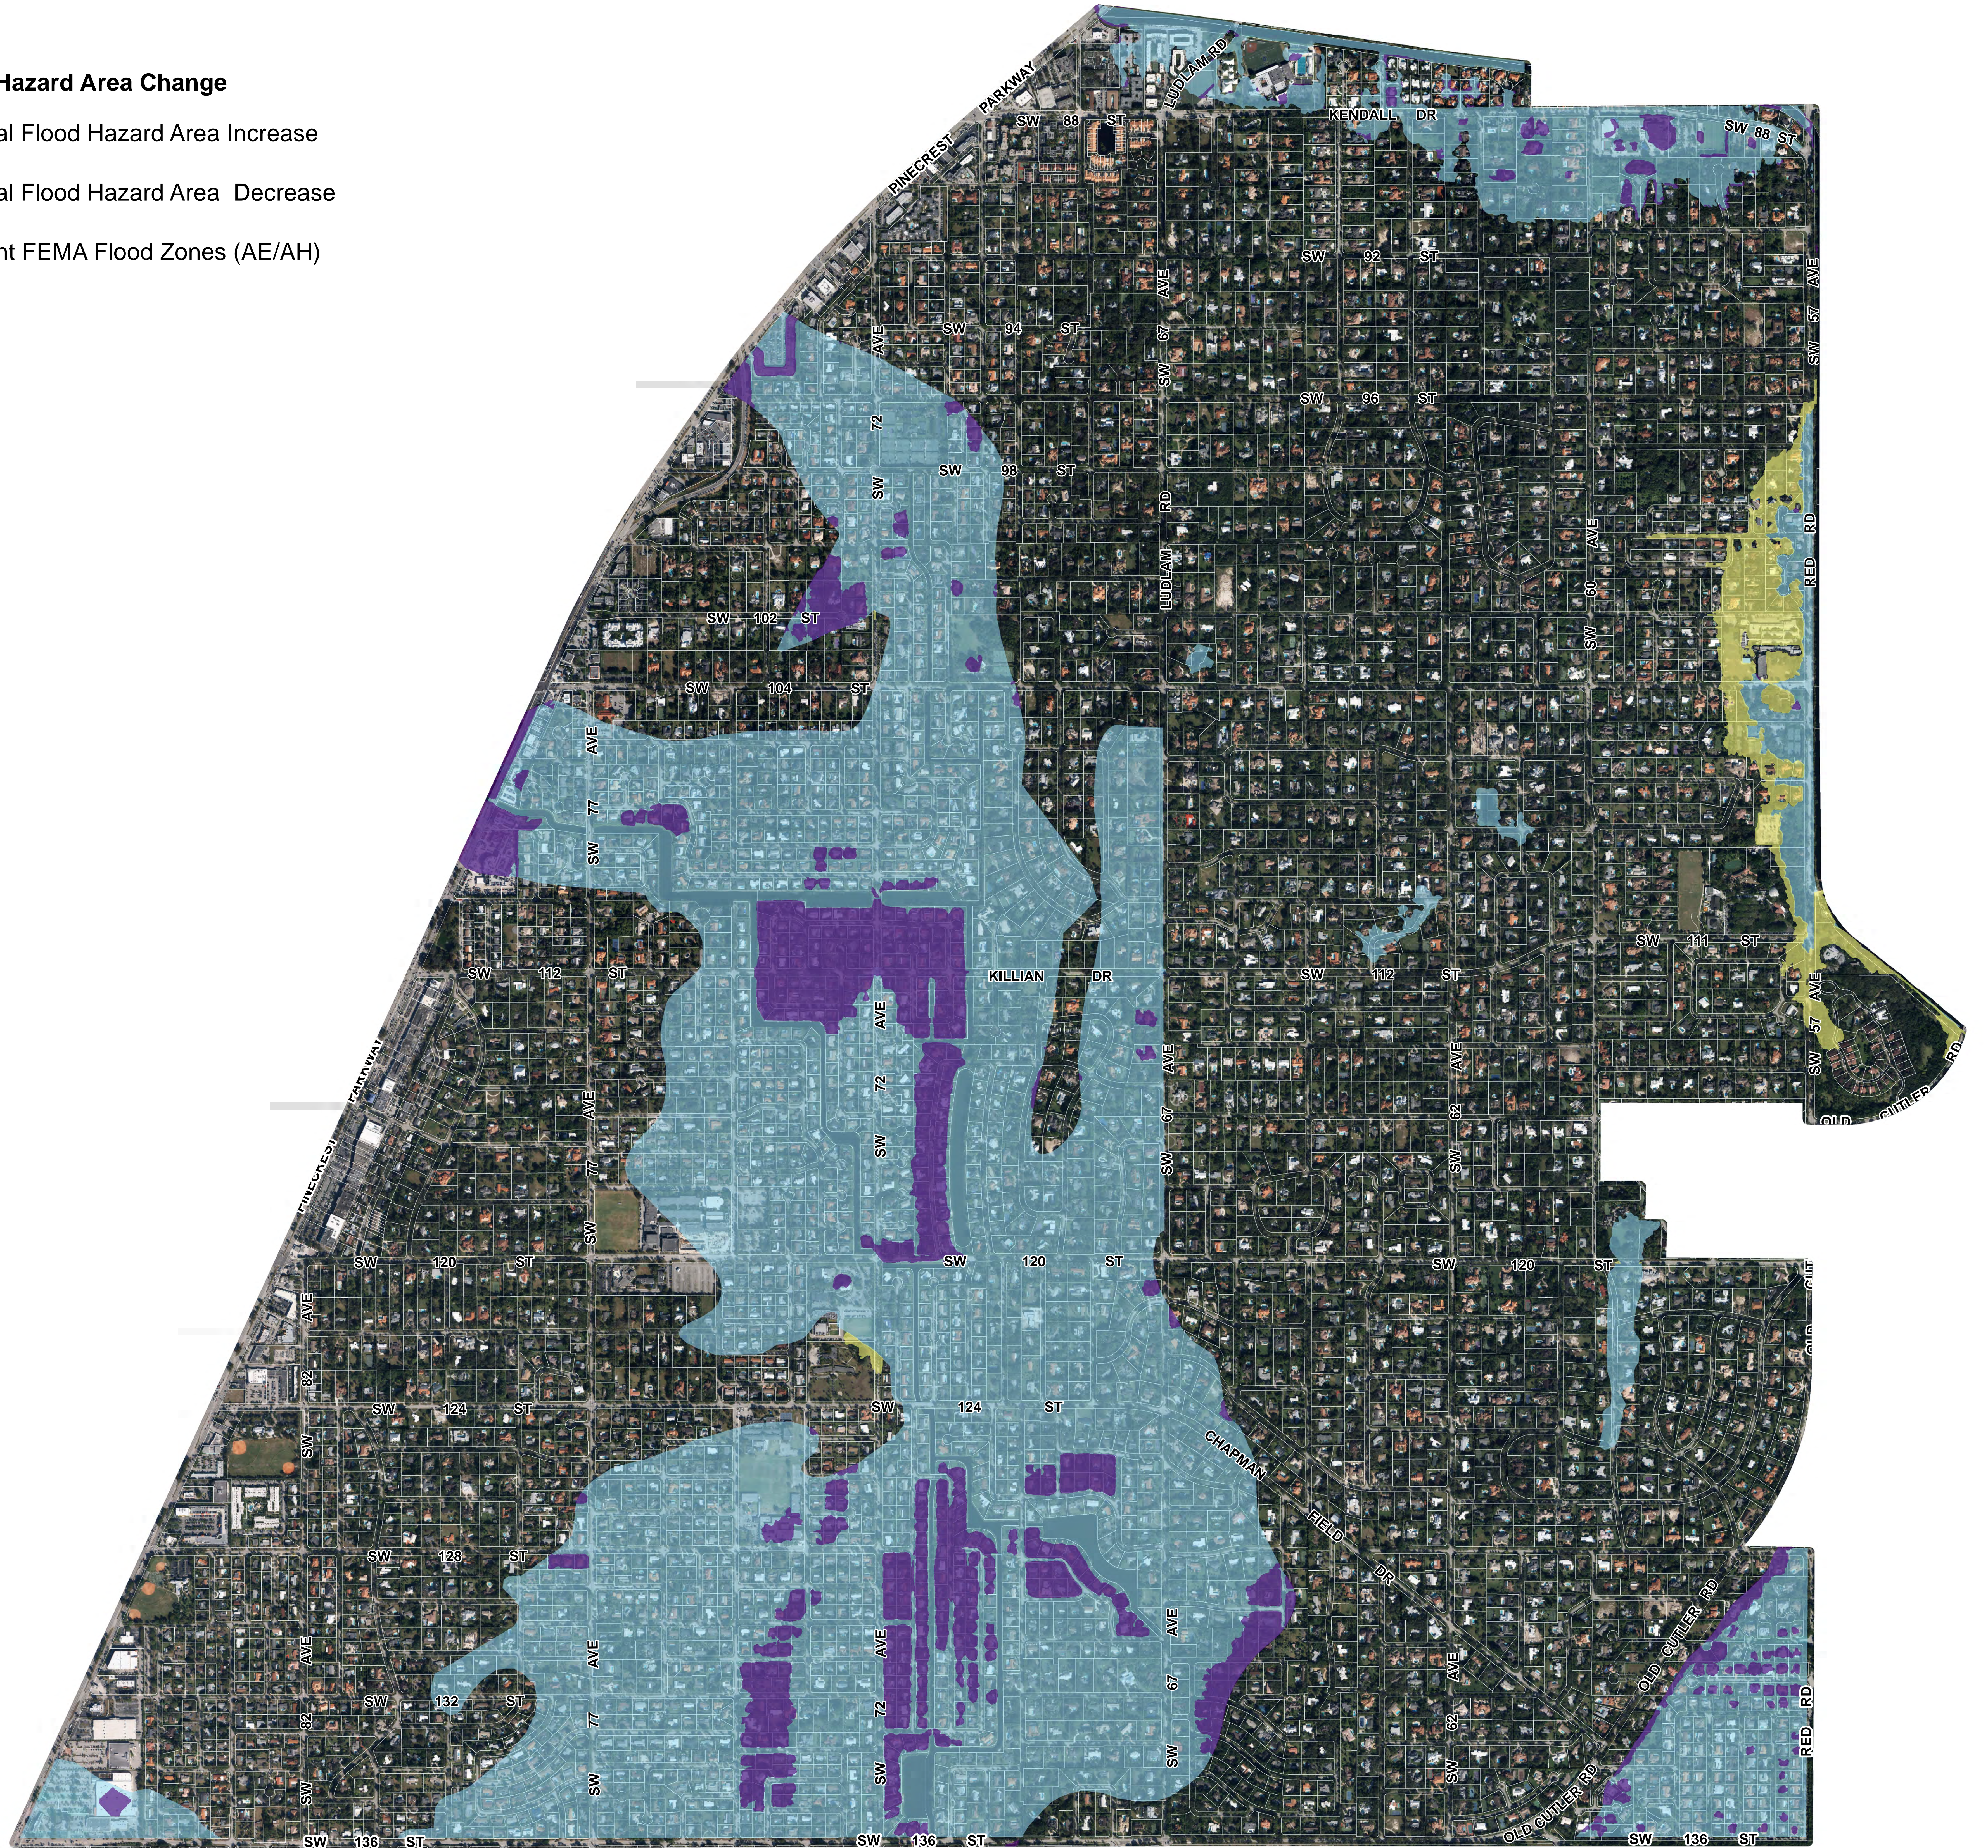

# Village of Pinecrest

## Preliminary Flood Hazard Zone Changes

### Legend

#### Special Flood Hazard Area Change

-  Special Flood Hazard Area Increase
-  Special Flood Hazard Area Decrease
-  Current FEMA Flood Zones (AE/AH)

1 inch equals 500 feet  
0 500 1,000 2,000  
Feet

April 2021