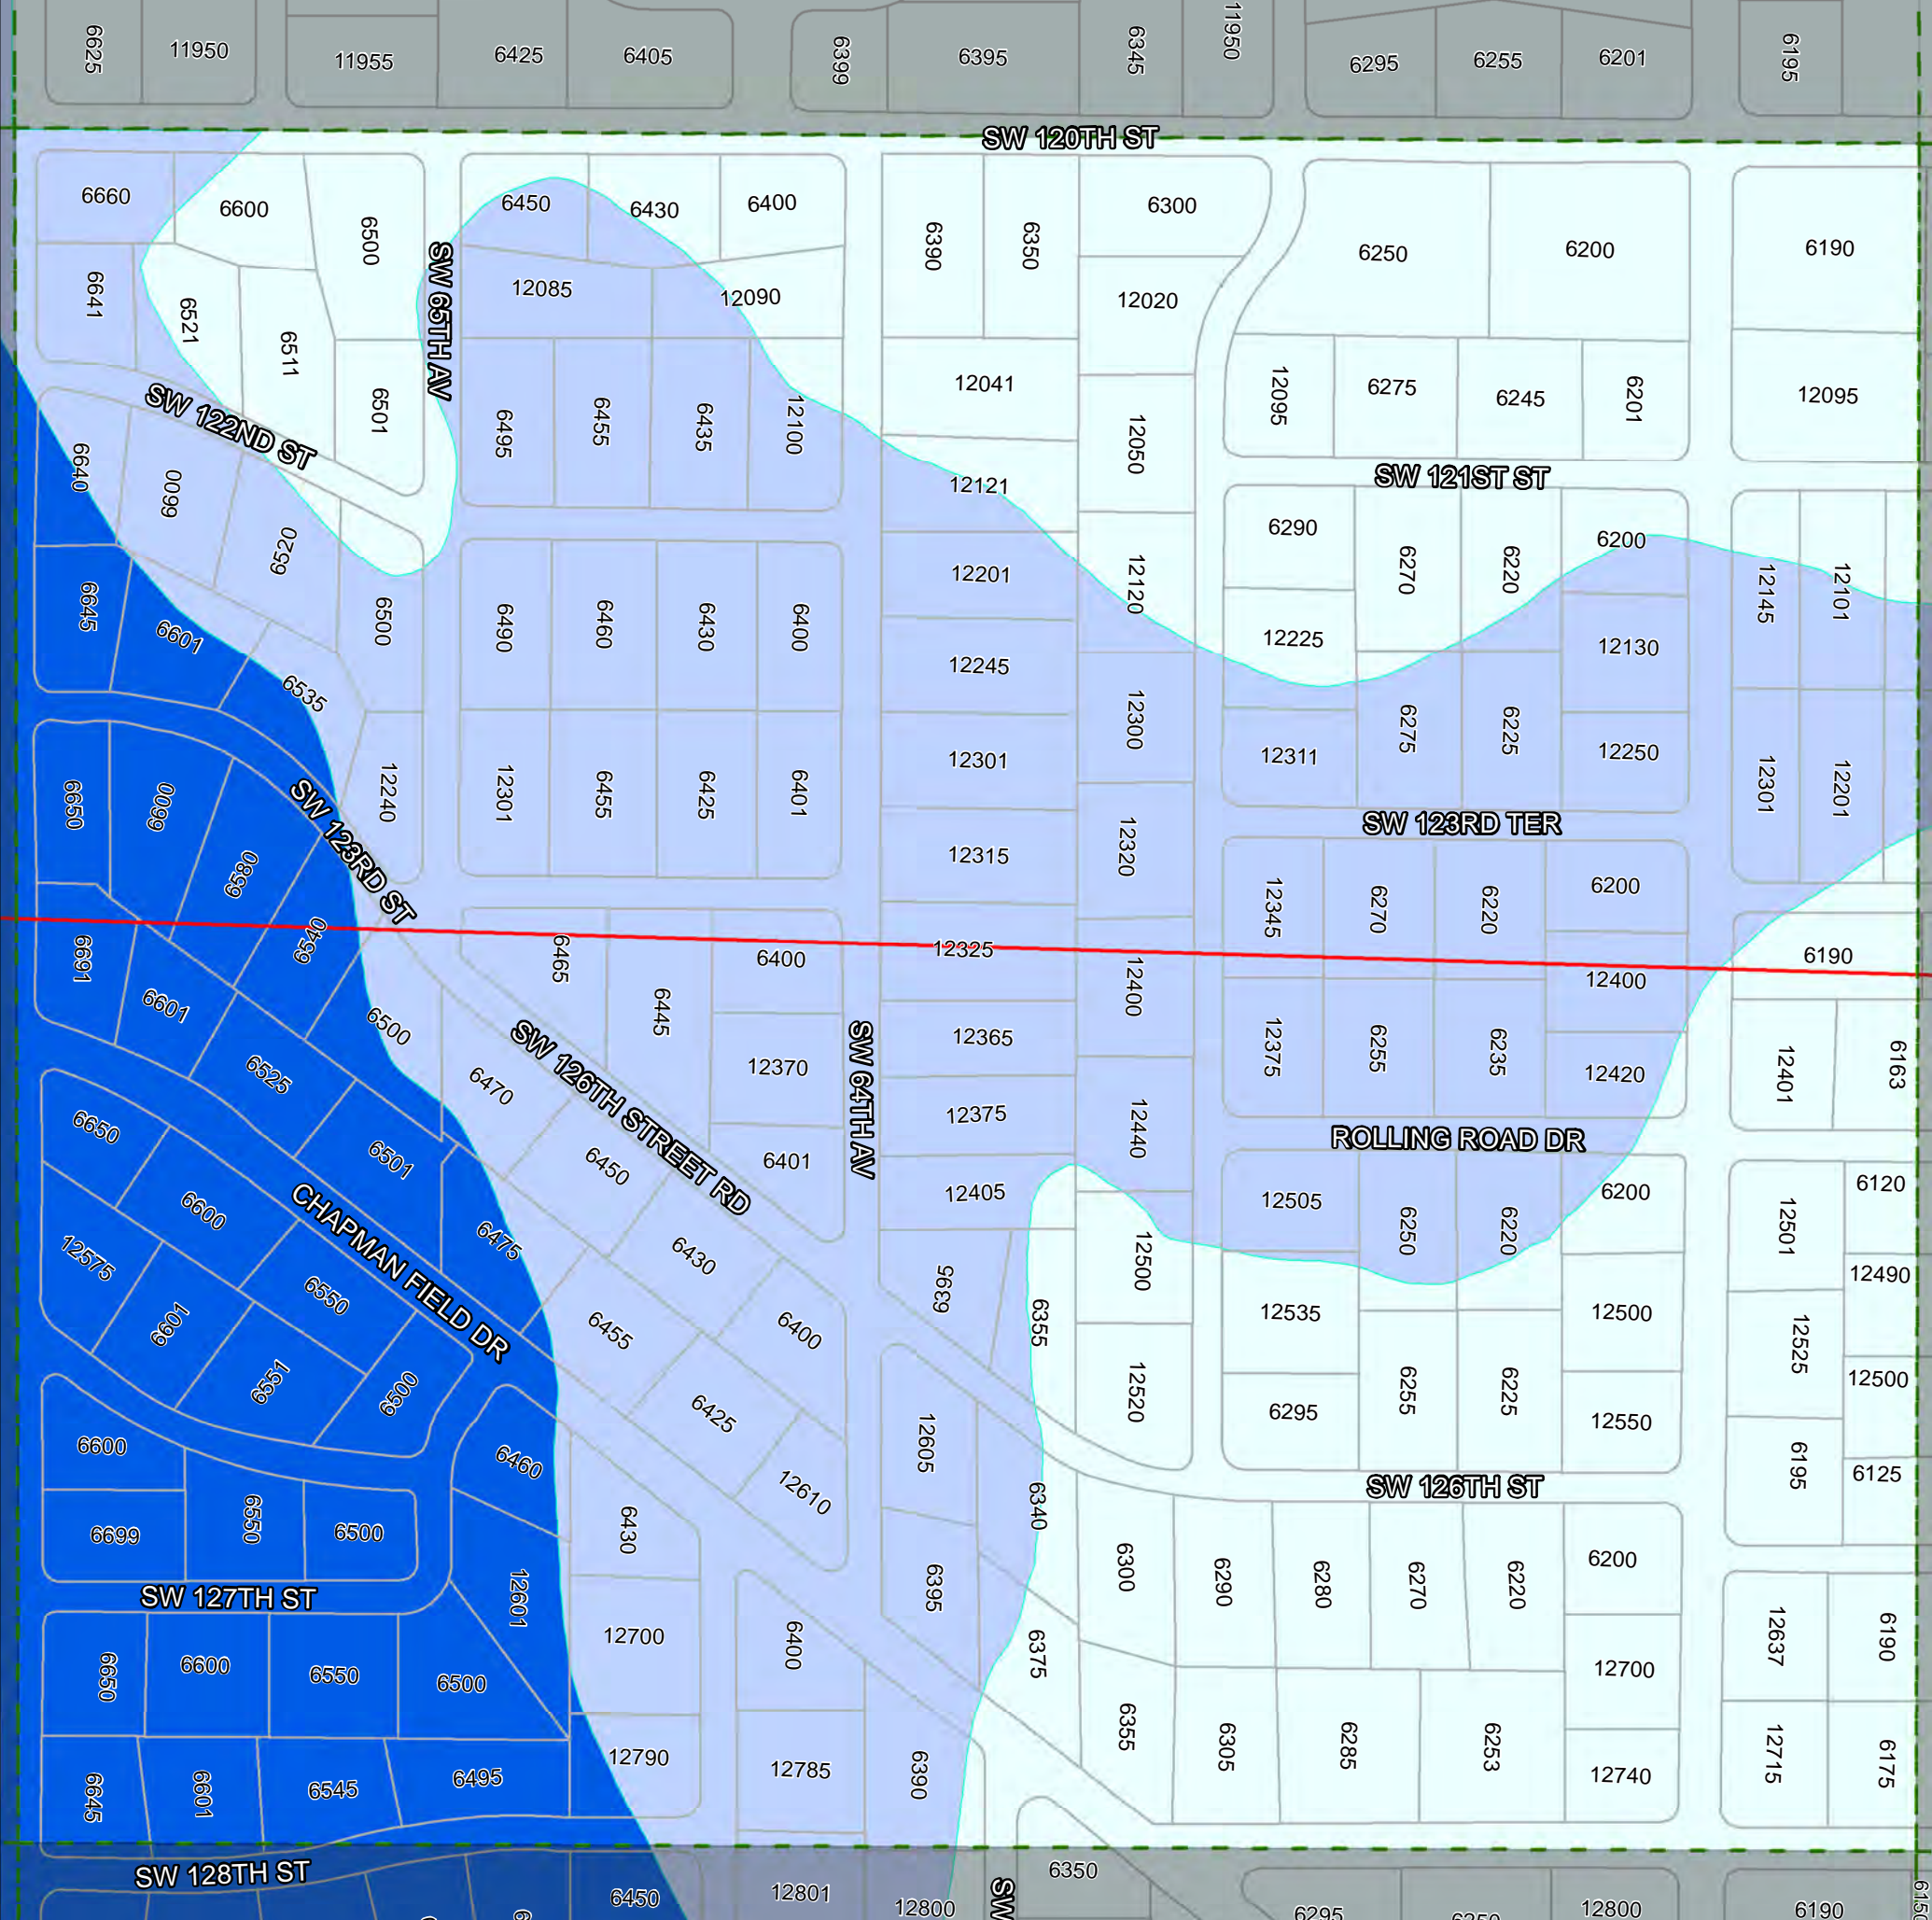

Village of Pinecrest

Flood Zones

Index Number: 30

September 2013

Location of Village of Pinecrest

Legend

-  FEMA Panel
-  Stream
-  Quarter Section
-  X
-  X (SHADED)
-  AH
-  AE

Index Locator Map