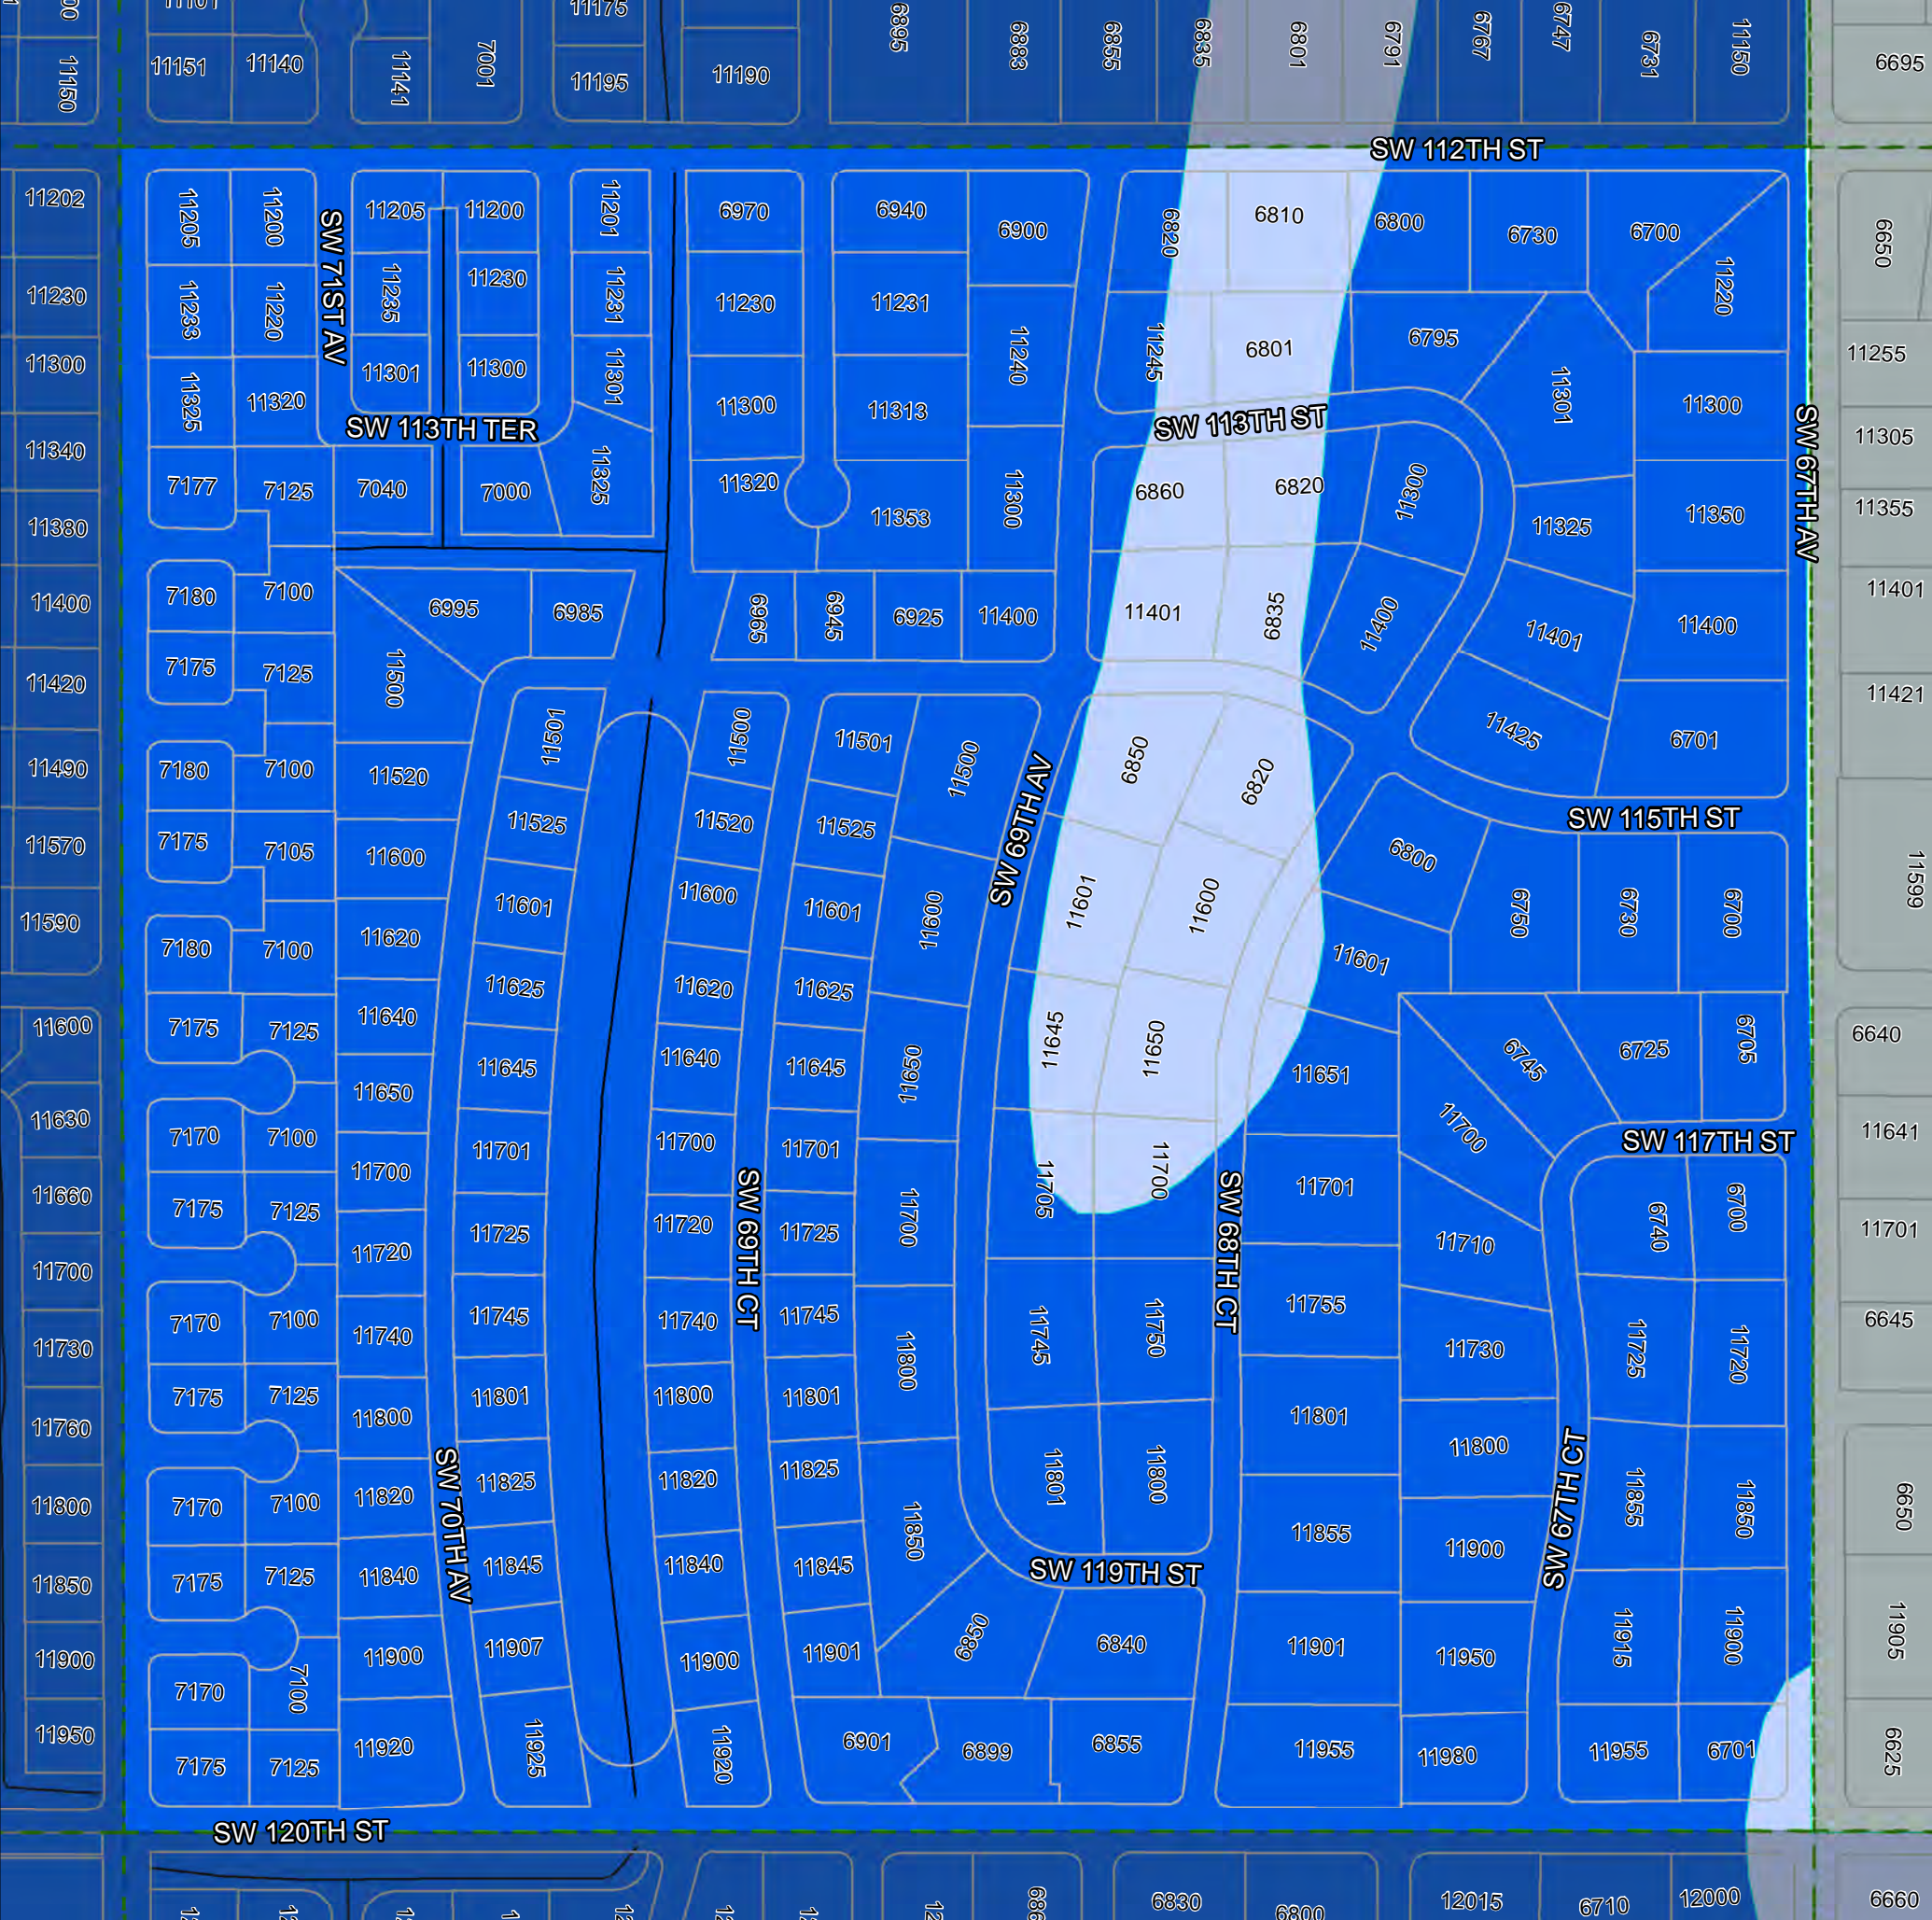

Flood Zones

Index Number: 14

September 2013

Legend

-  FEMA Panel
-  Stream
-  Quarter Section
-  X
-  X (SHADED)
-  AH
-  AE

Index Locator Map

Village of Pinecrest

Flood Zones

Index Number: 15

September 2013

Location of Village of Pinecrest

Legend

-  FEMA Panel
-  Stream
-  Quarter Section
-  X
-  X (SHADED)
-  AH
-  AE

Index Locator Map

Village of Pinecrest

Flood Zones

Index Number: 16

September 2013

Location of Village of Pinecrest

Legend

-  FEMA Panel
-  Stream
-  Quarter Section
-  X
-  X (SHADED)
-  AH
-  AE

Index Locator Map

Village of Pinecrest

Flood Zones

Index Number: 17

September 2013

Location of Village of Pinecrest

Legend

-  FEMA Panel
-  Stream
-  Quarter Section
-  X
-  X (SHADED)
-  AH
-  AE

Index Locator Map

Village of Pinecrest

Flood Zones