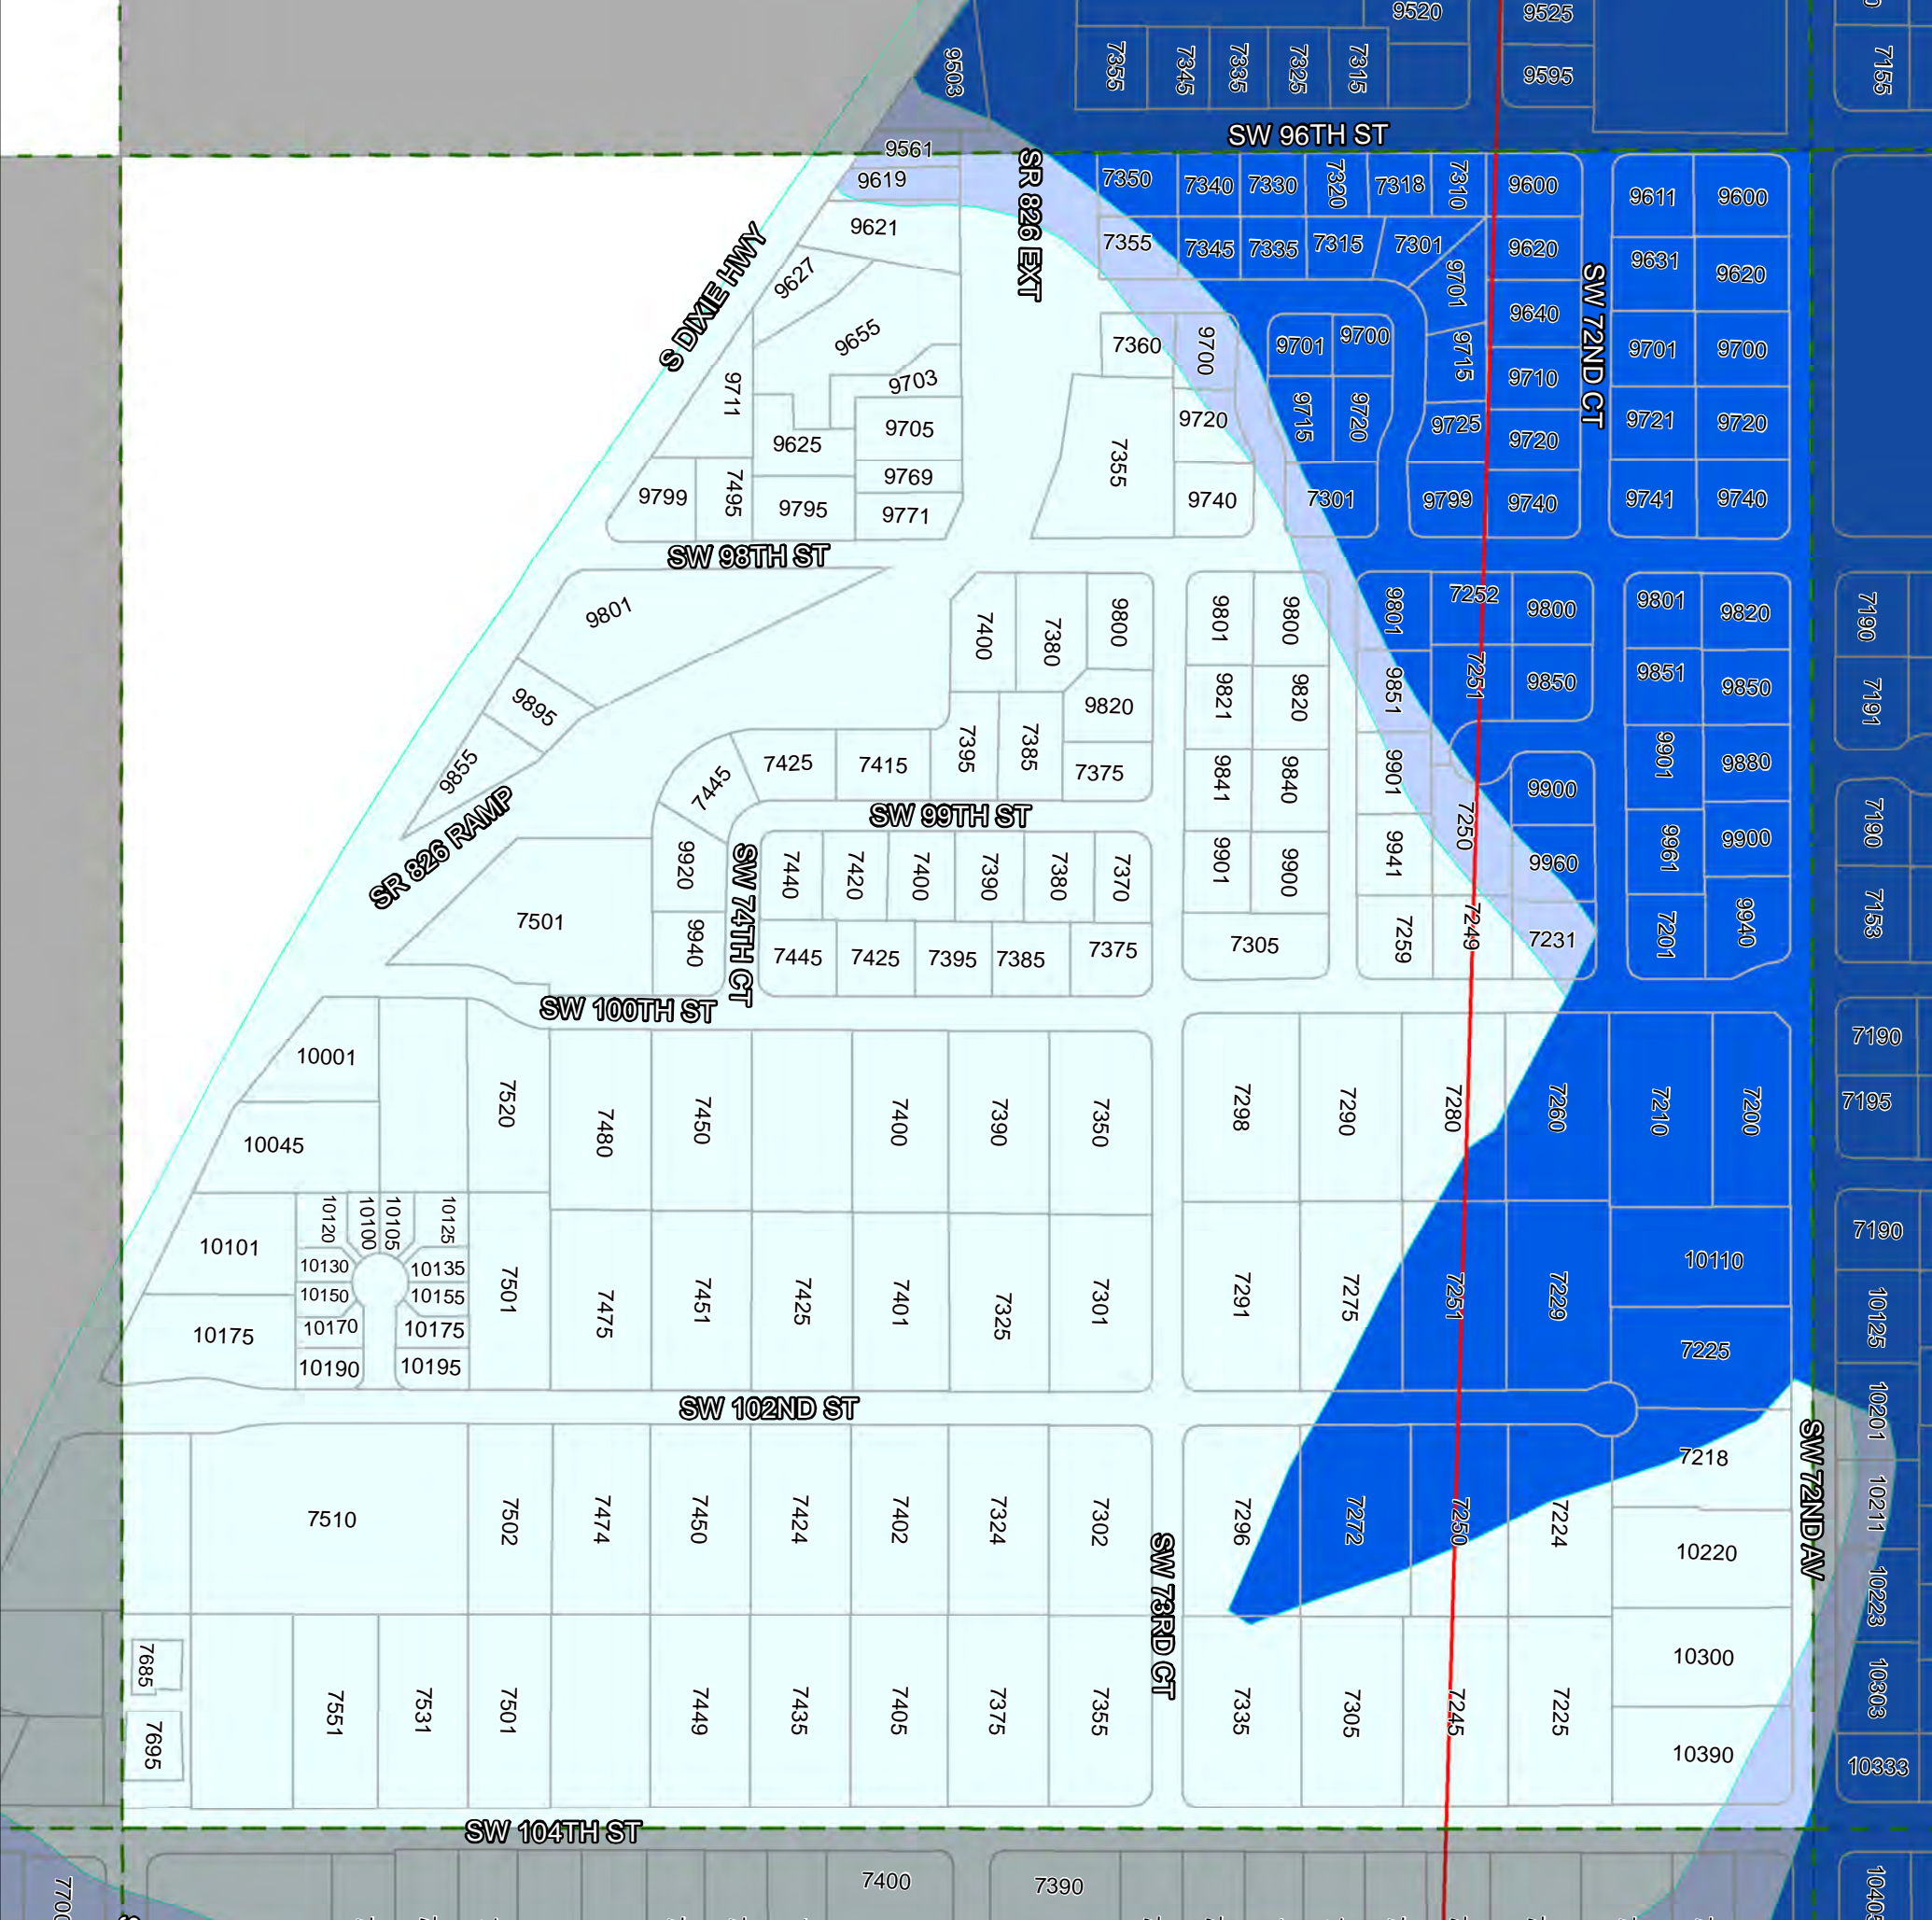

Village of Pinecrest

Flood Zones

Index Number: 4

September 2013

Location of Village of Pinecrest