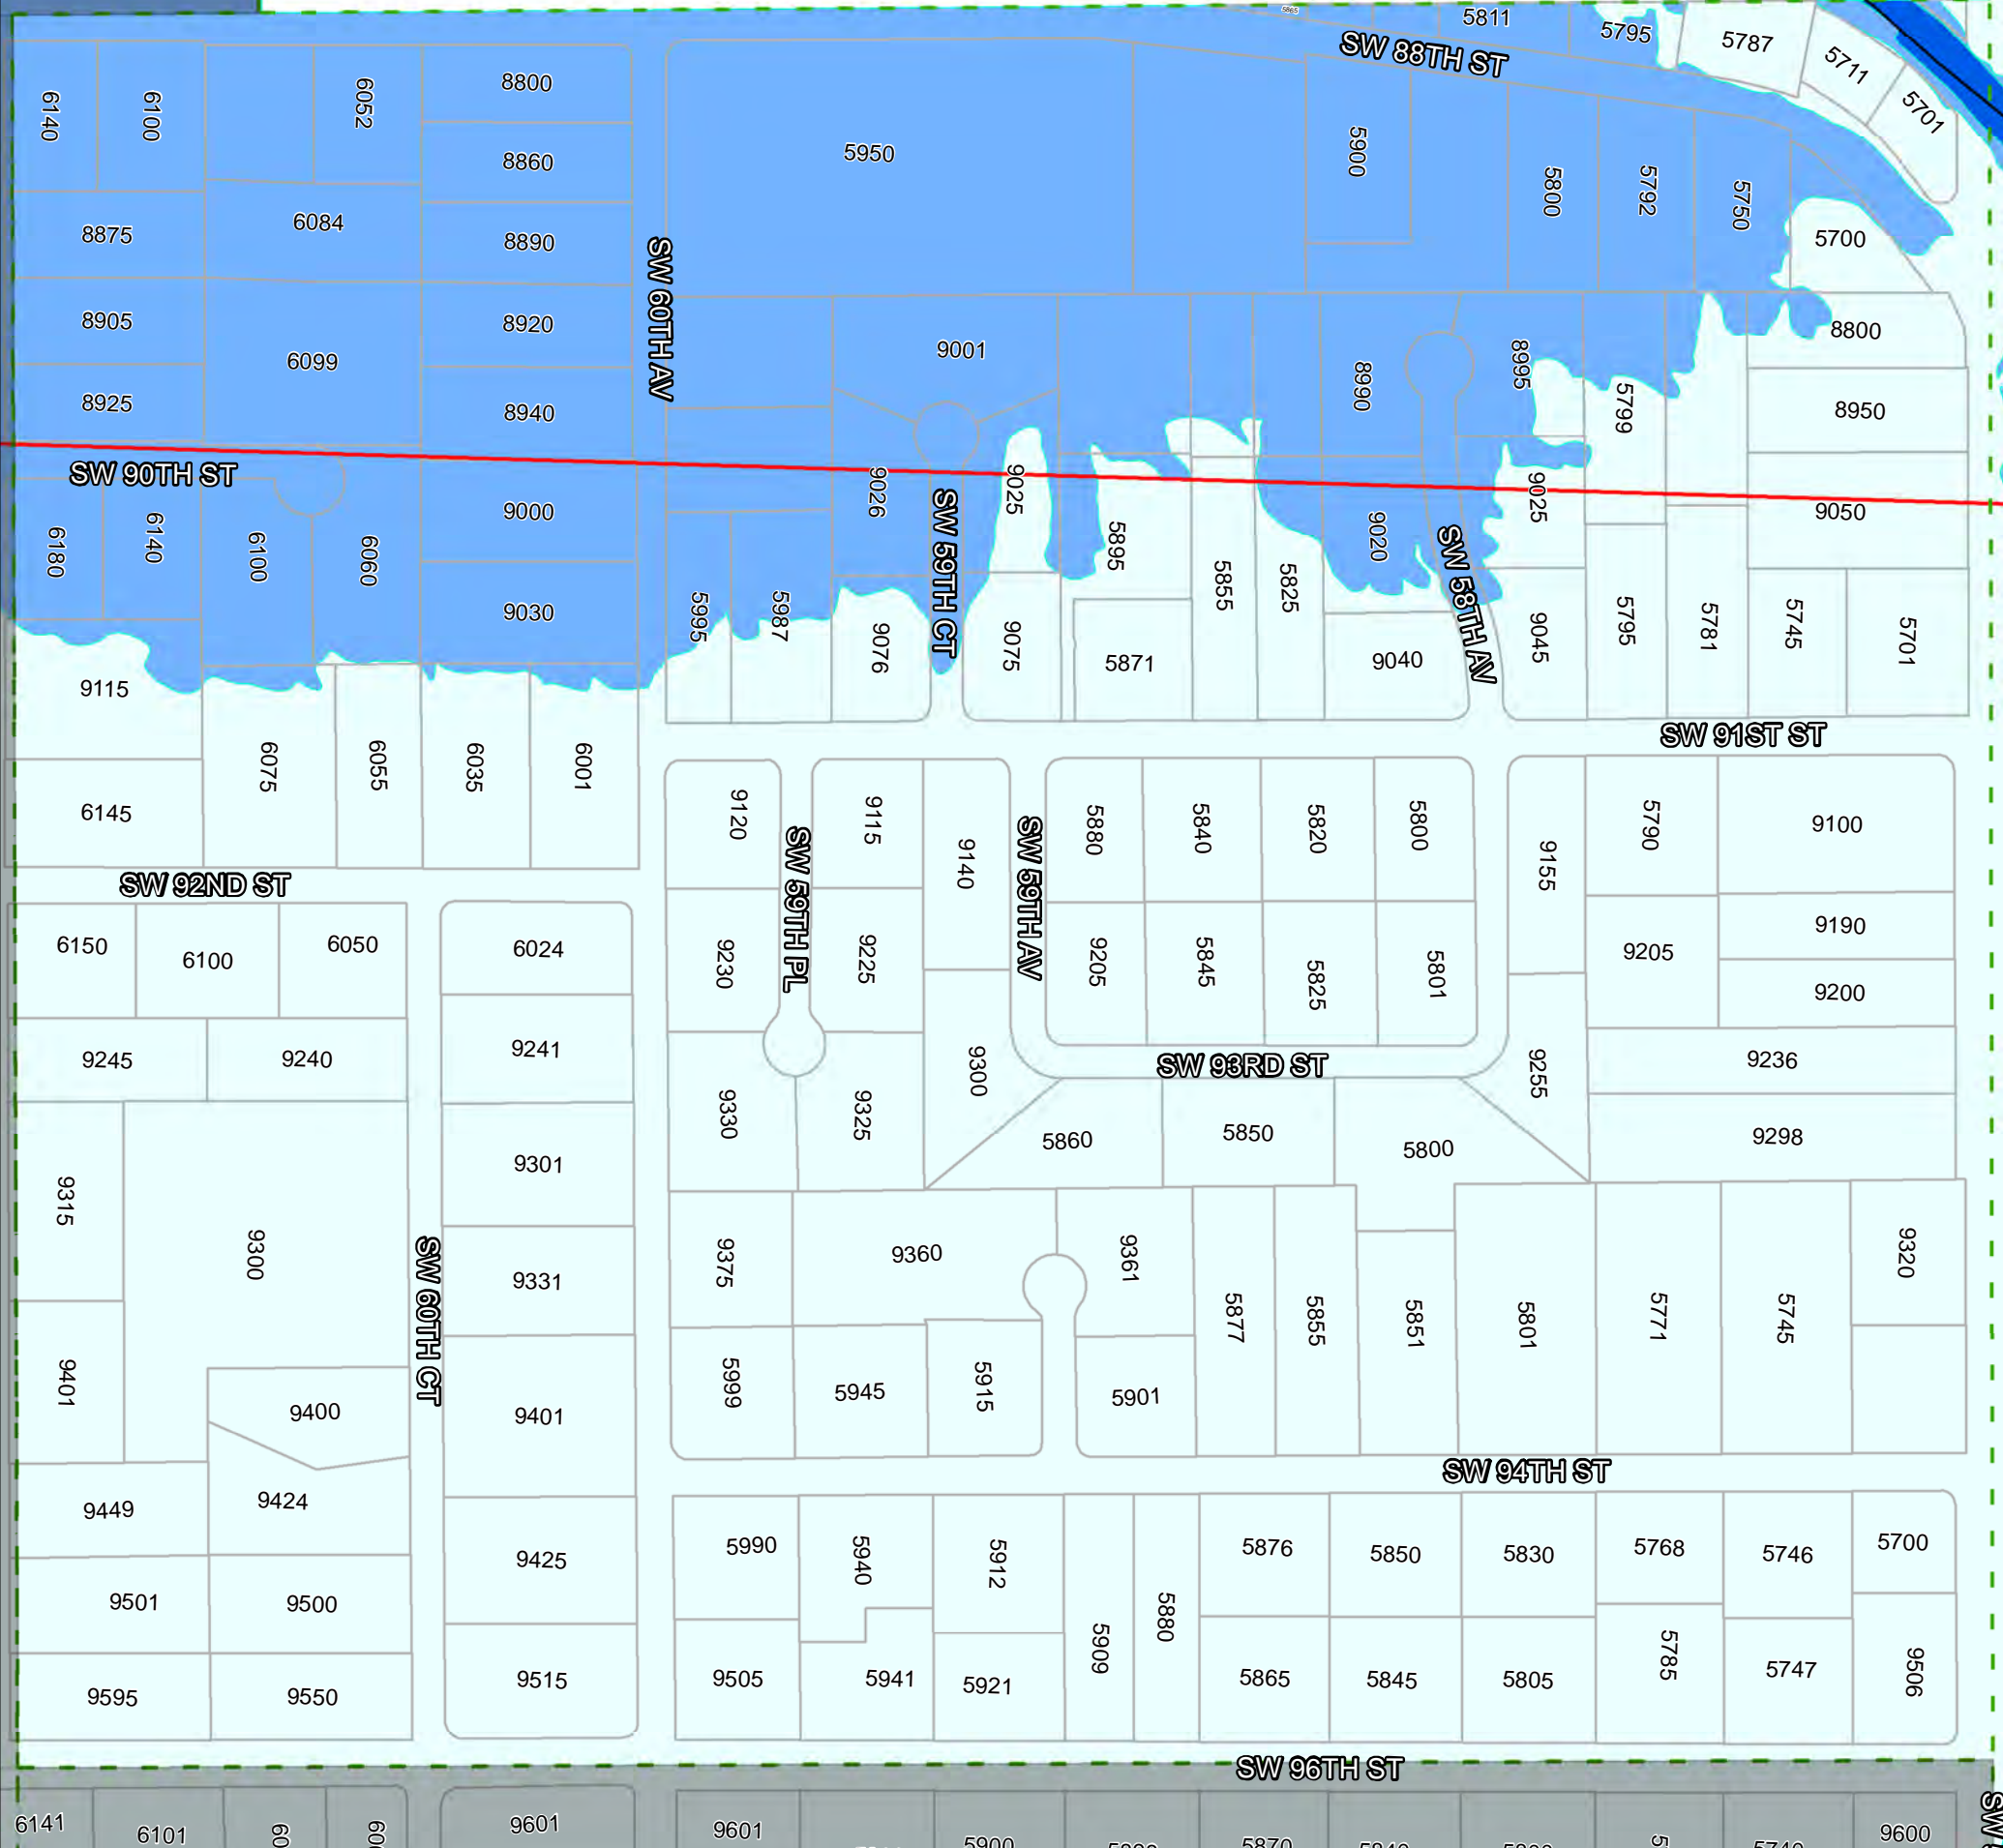

Village of Pinecrest

Flood Zones

Index Number: 9

September 2013

Location of Village of Pinecrest

Legend

-  FEMA Panel
-  Stream
-  Quarter Section
-  X
-  X (SHADED)
-  AH
-  AE

Index Locator Map