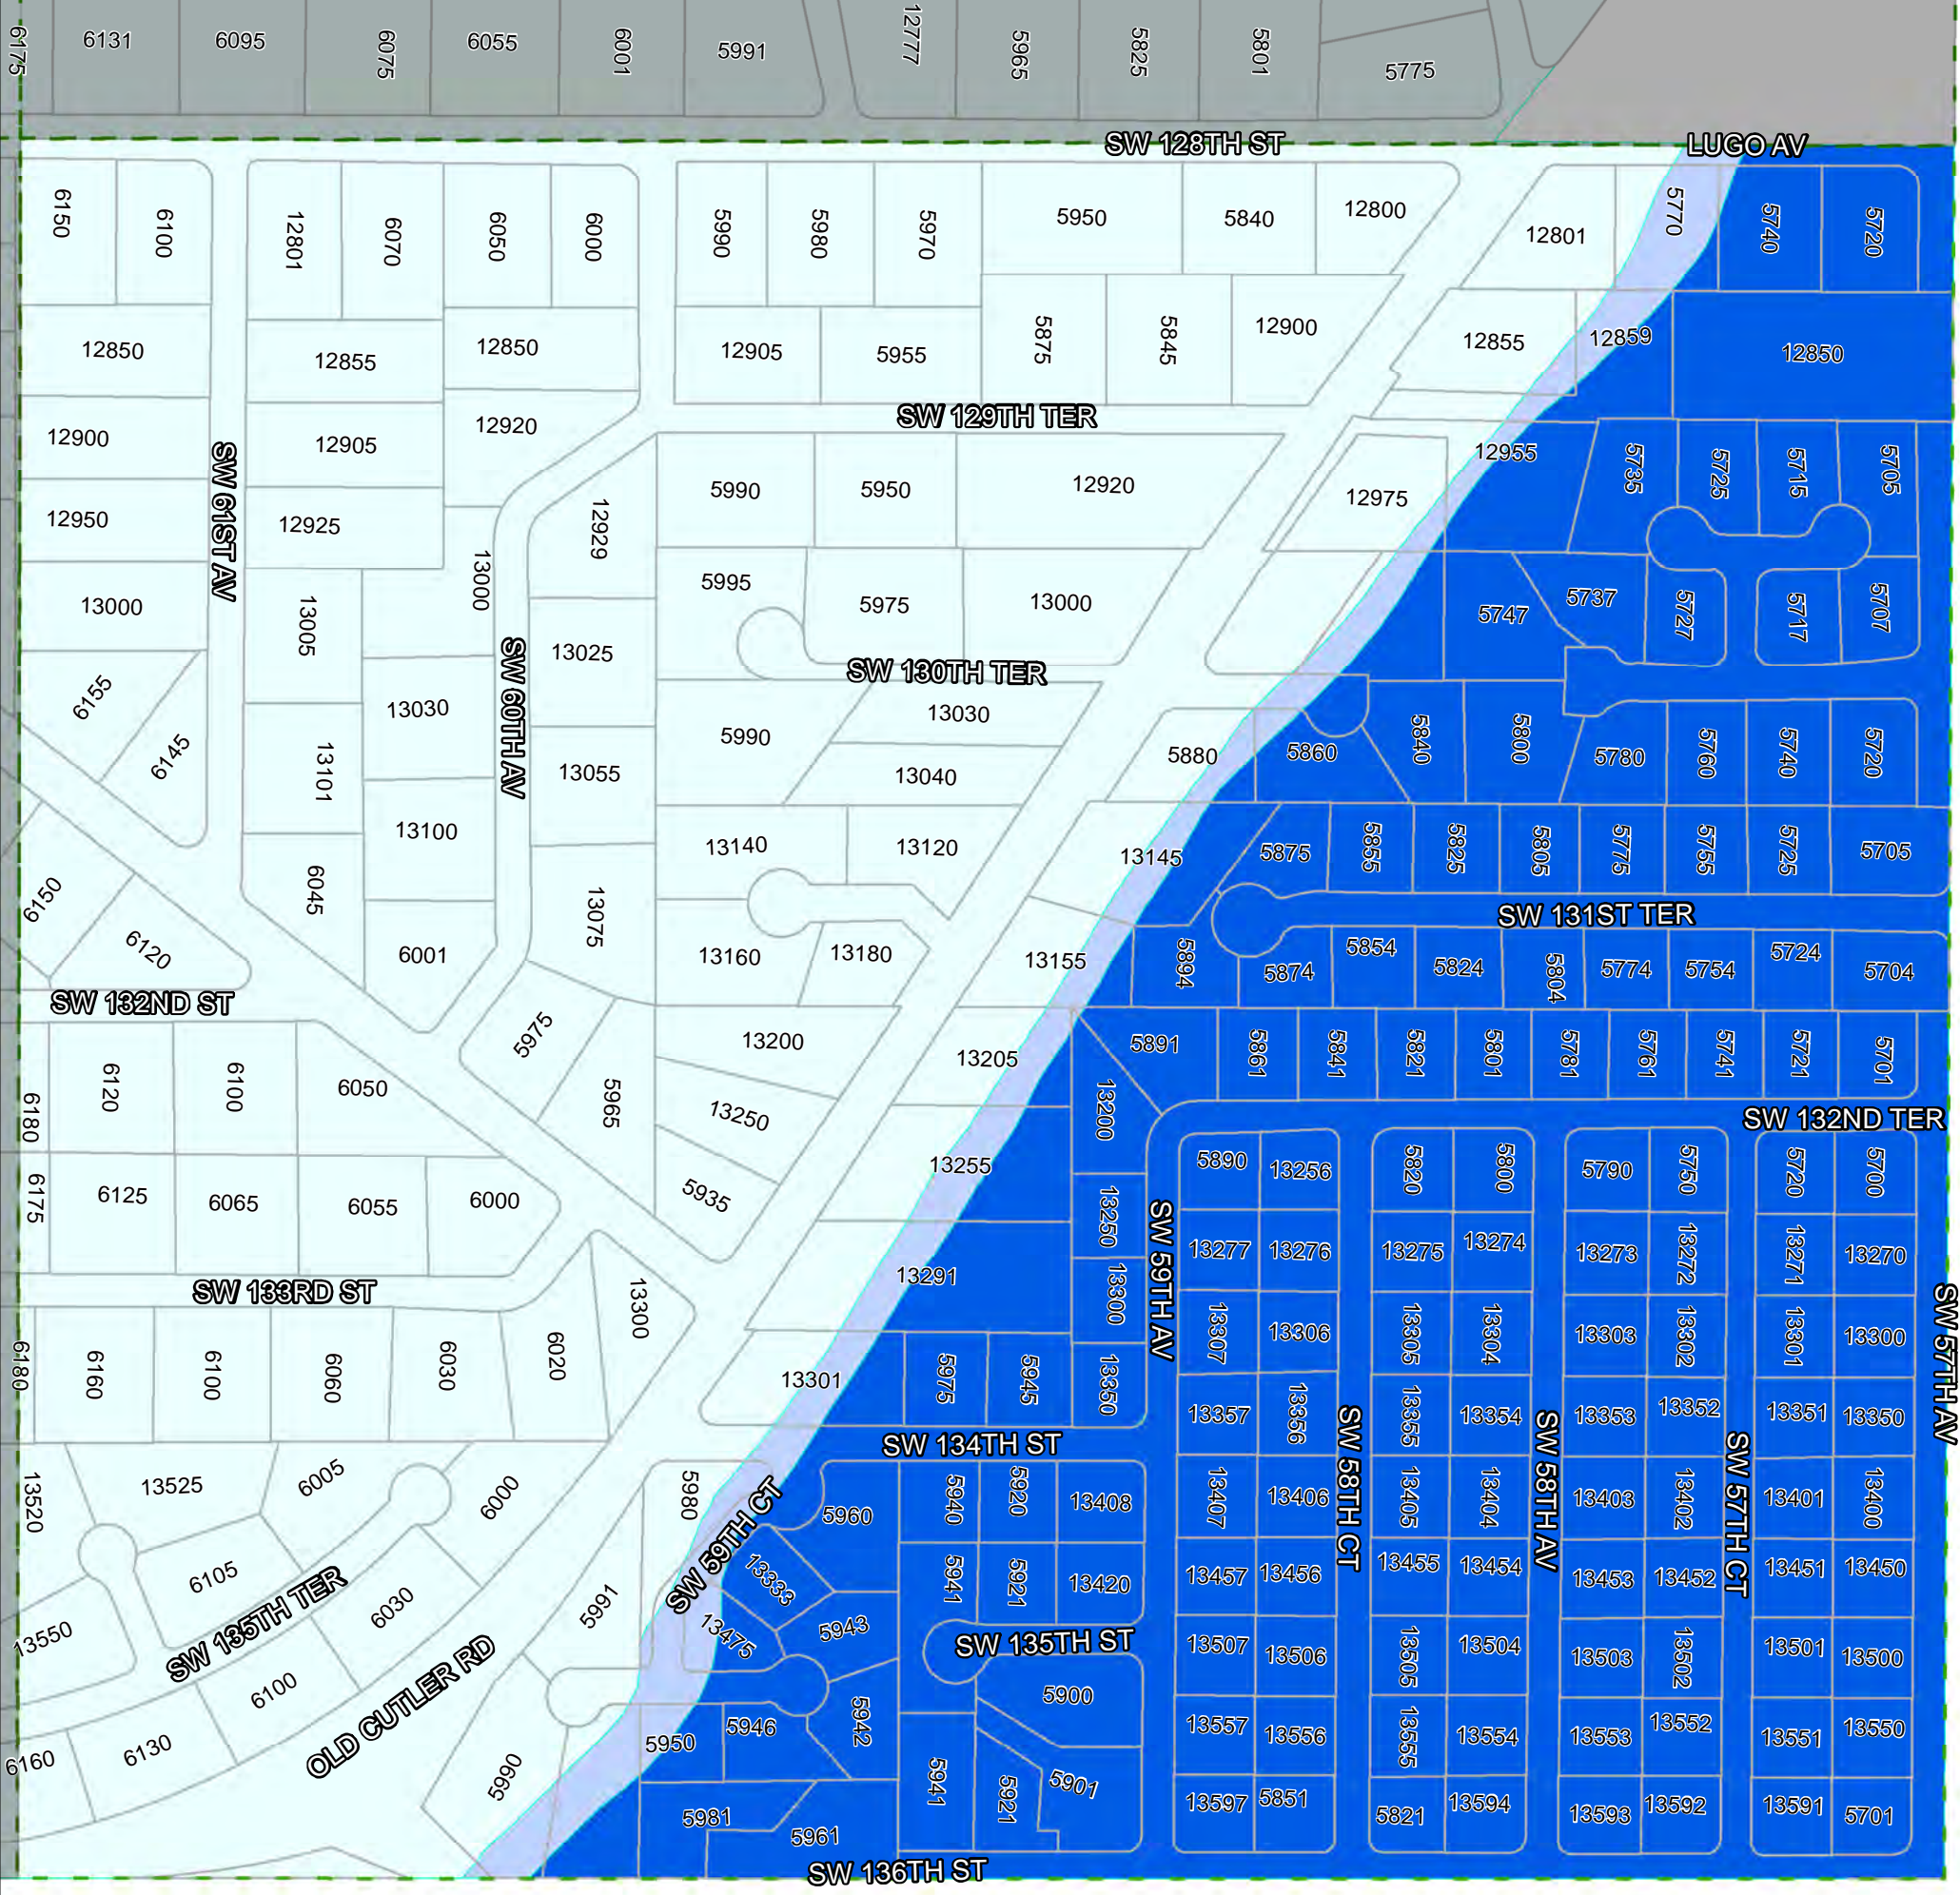

Village of Pinecrest

Flood Zones

Index Number: 33

September 2013

Location of Village of Pinecrest

Legend

-  FEMA Panel
-  Stream
-  Quarter Section
-  X
-  X (SHADED)
-  AH
-  AE

Index Locator Map