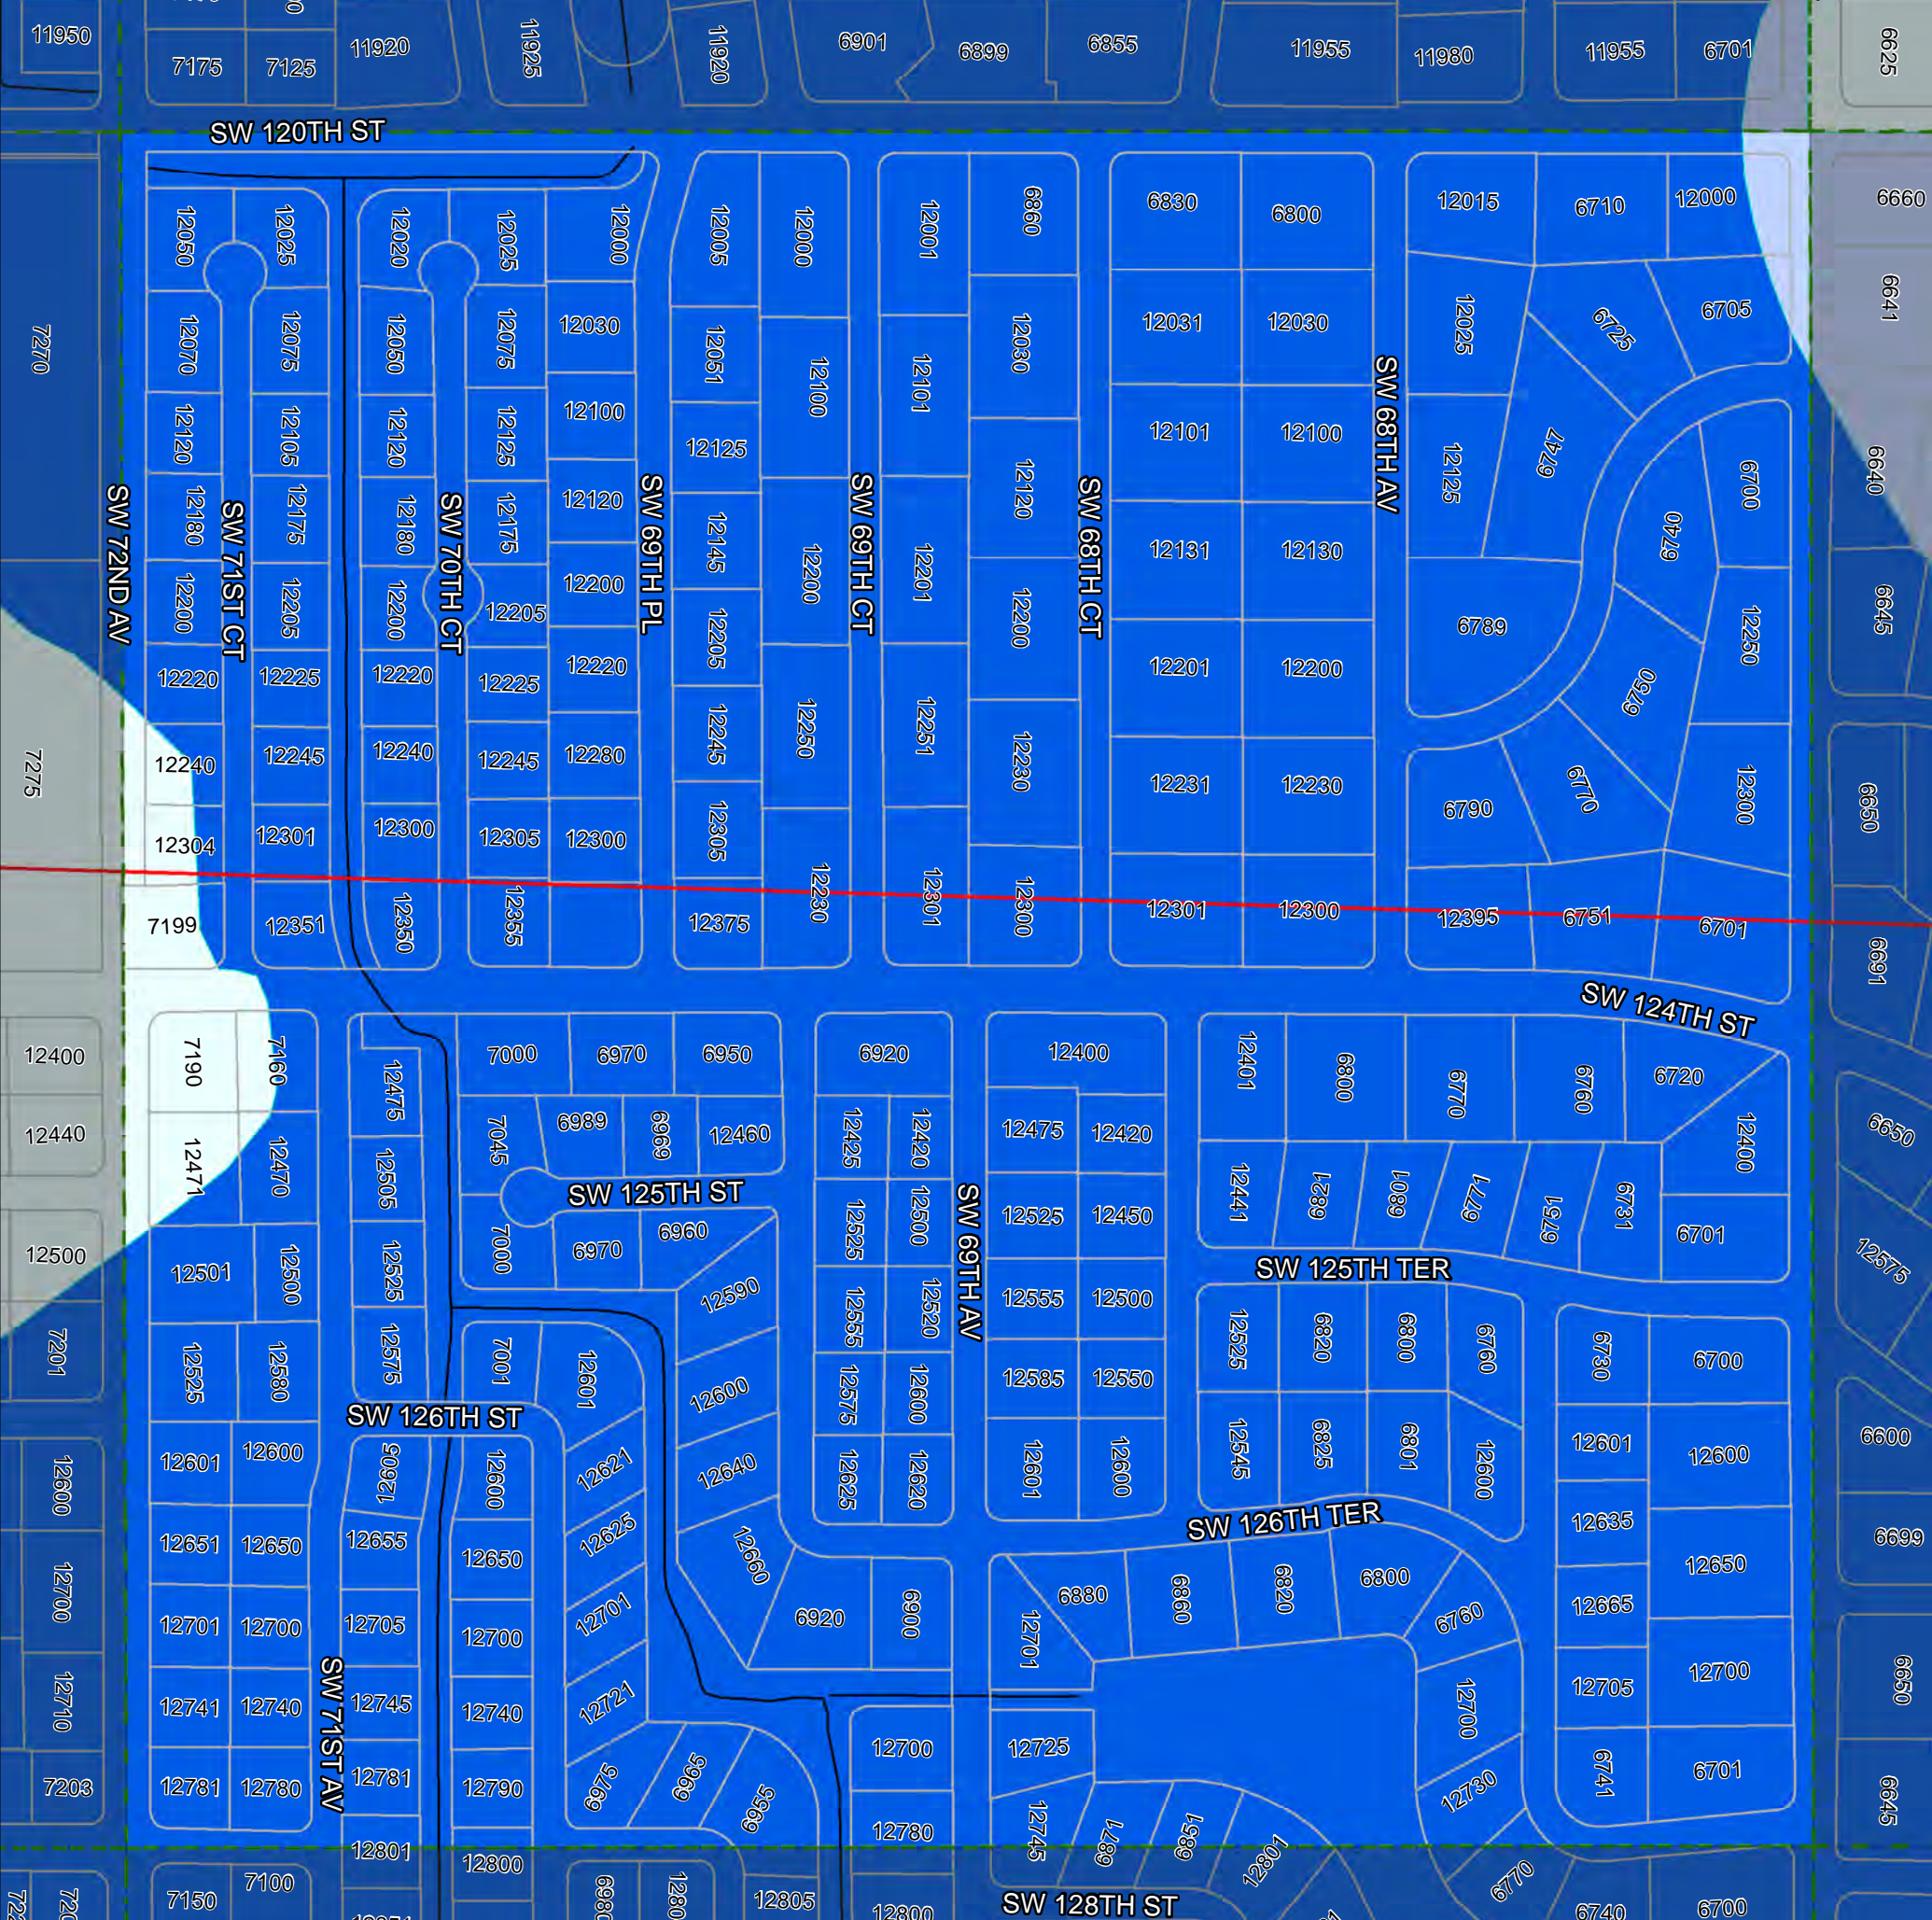

Location of Village of Pinecrest