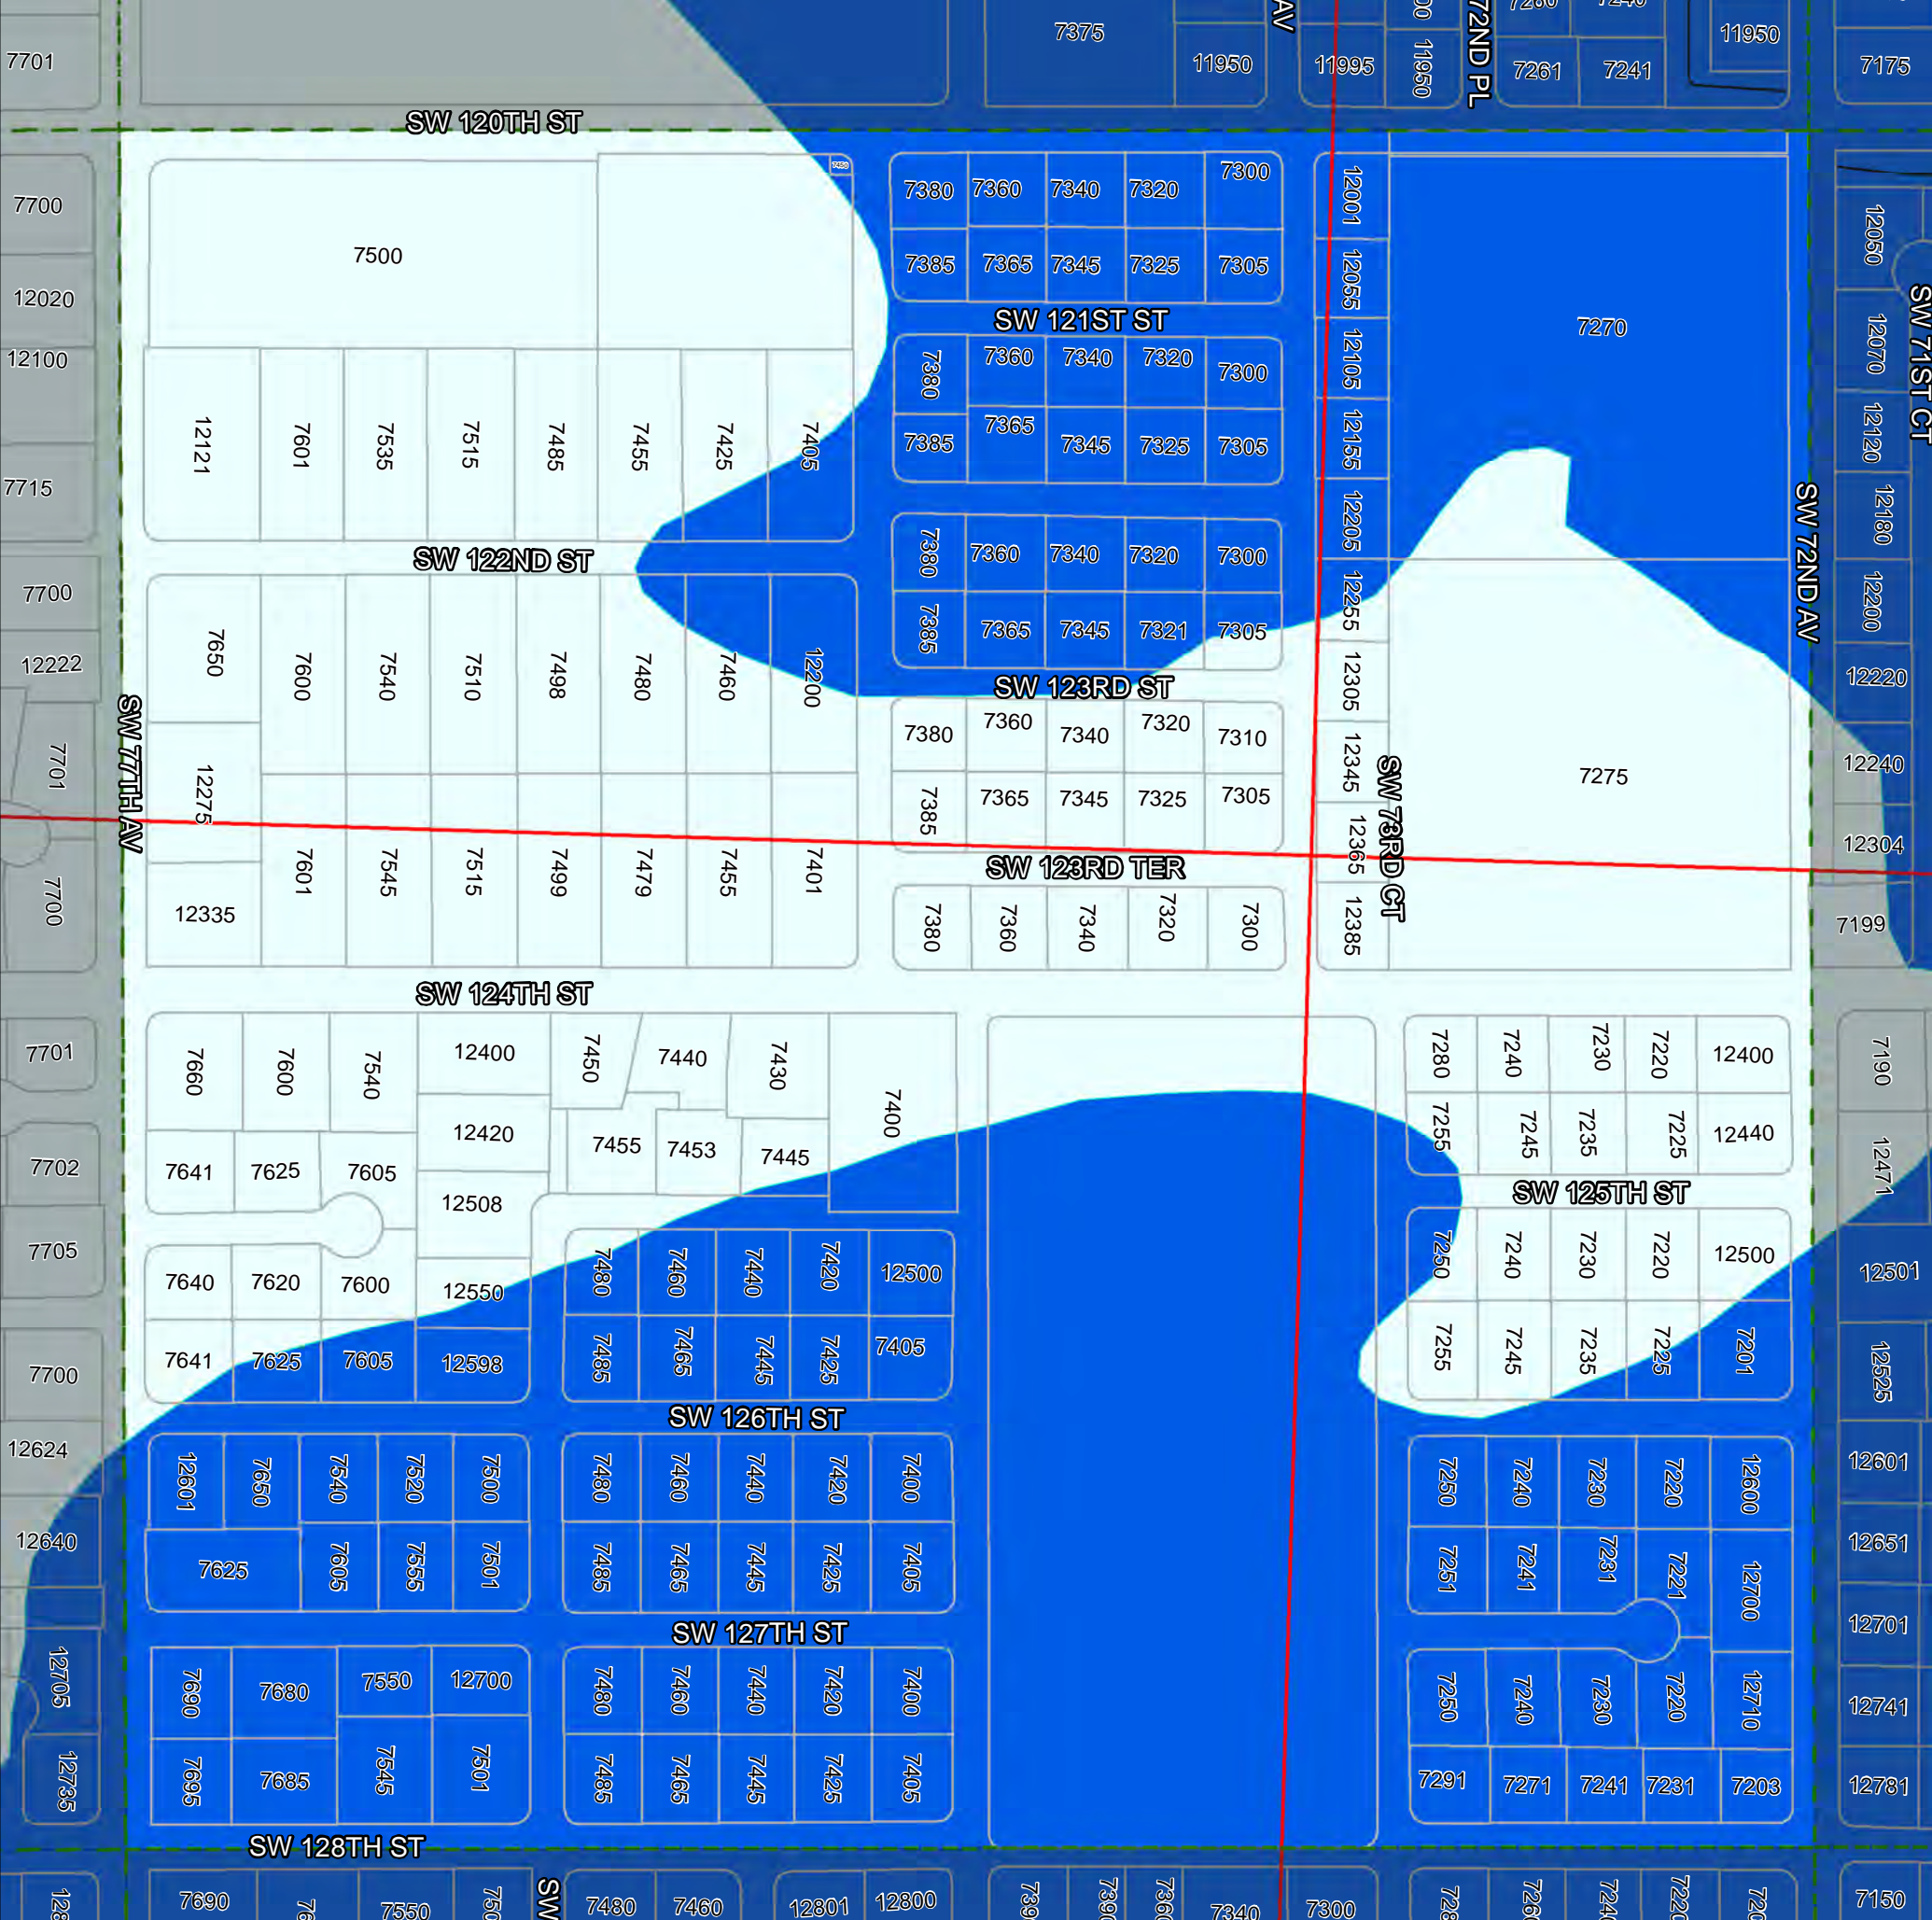

-  FEMA Panel
-  Stream
-  Quarter Section
-  X
-  X (SHADED)
-  AH
-  AE

Index Locator Map

Village of Pinecrest

Flood Zones

Index Number: 26

September 2013

Location of Village of Pinecrest

Legend