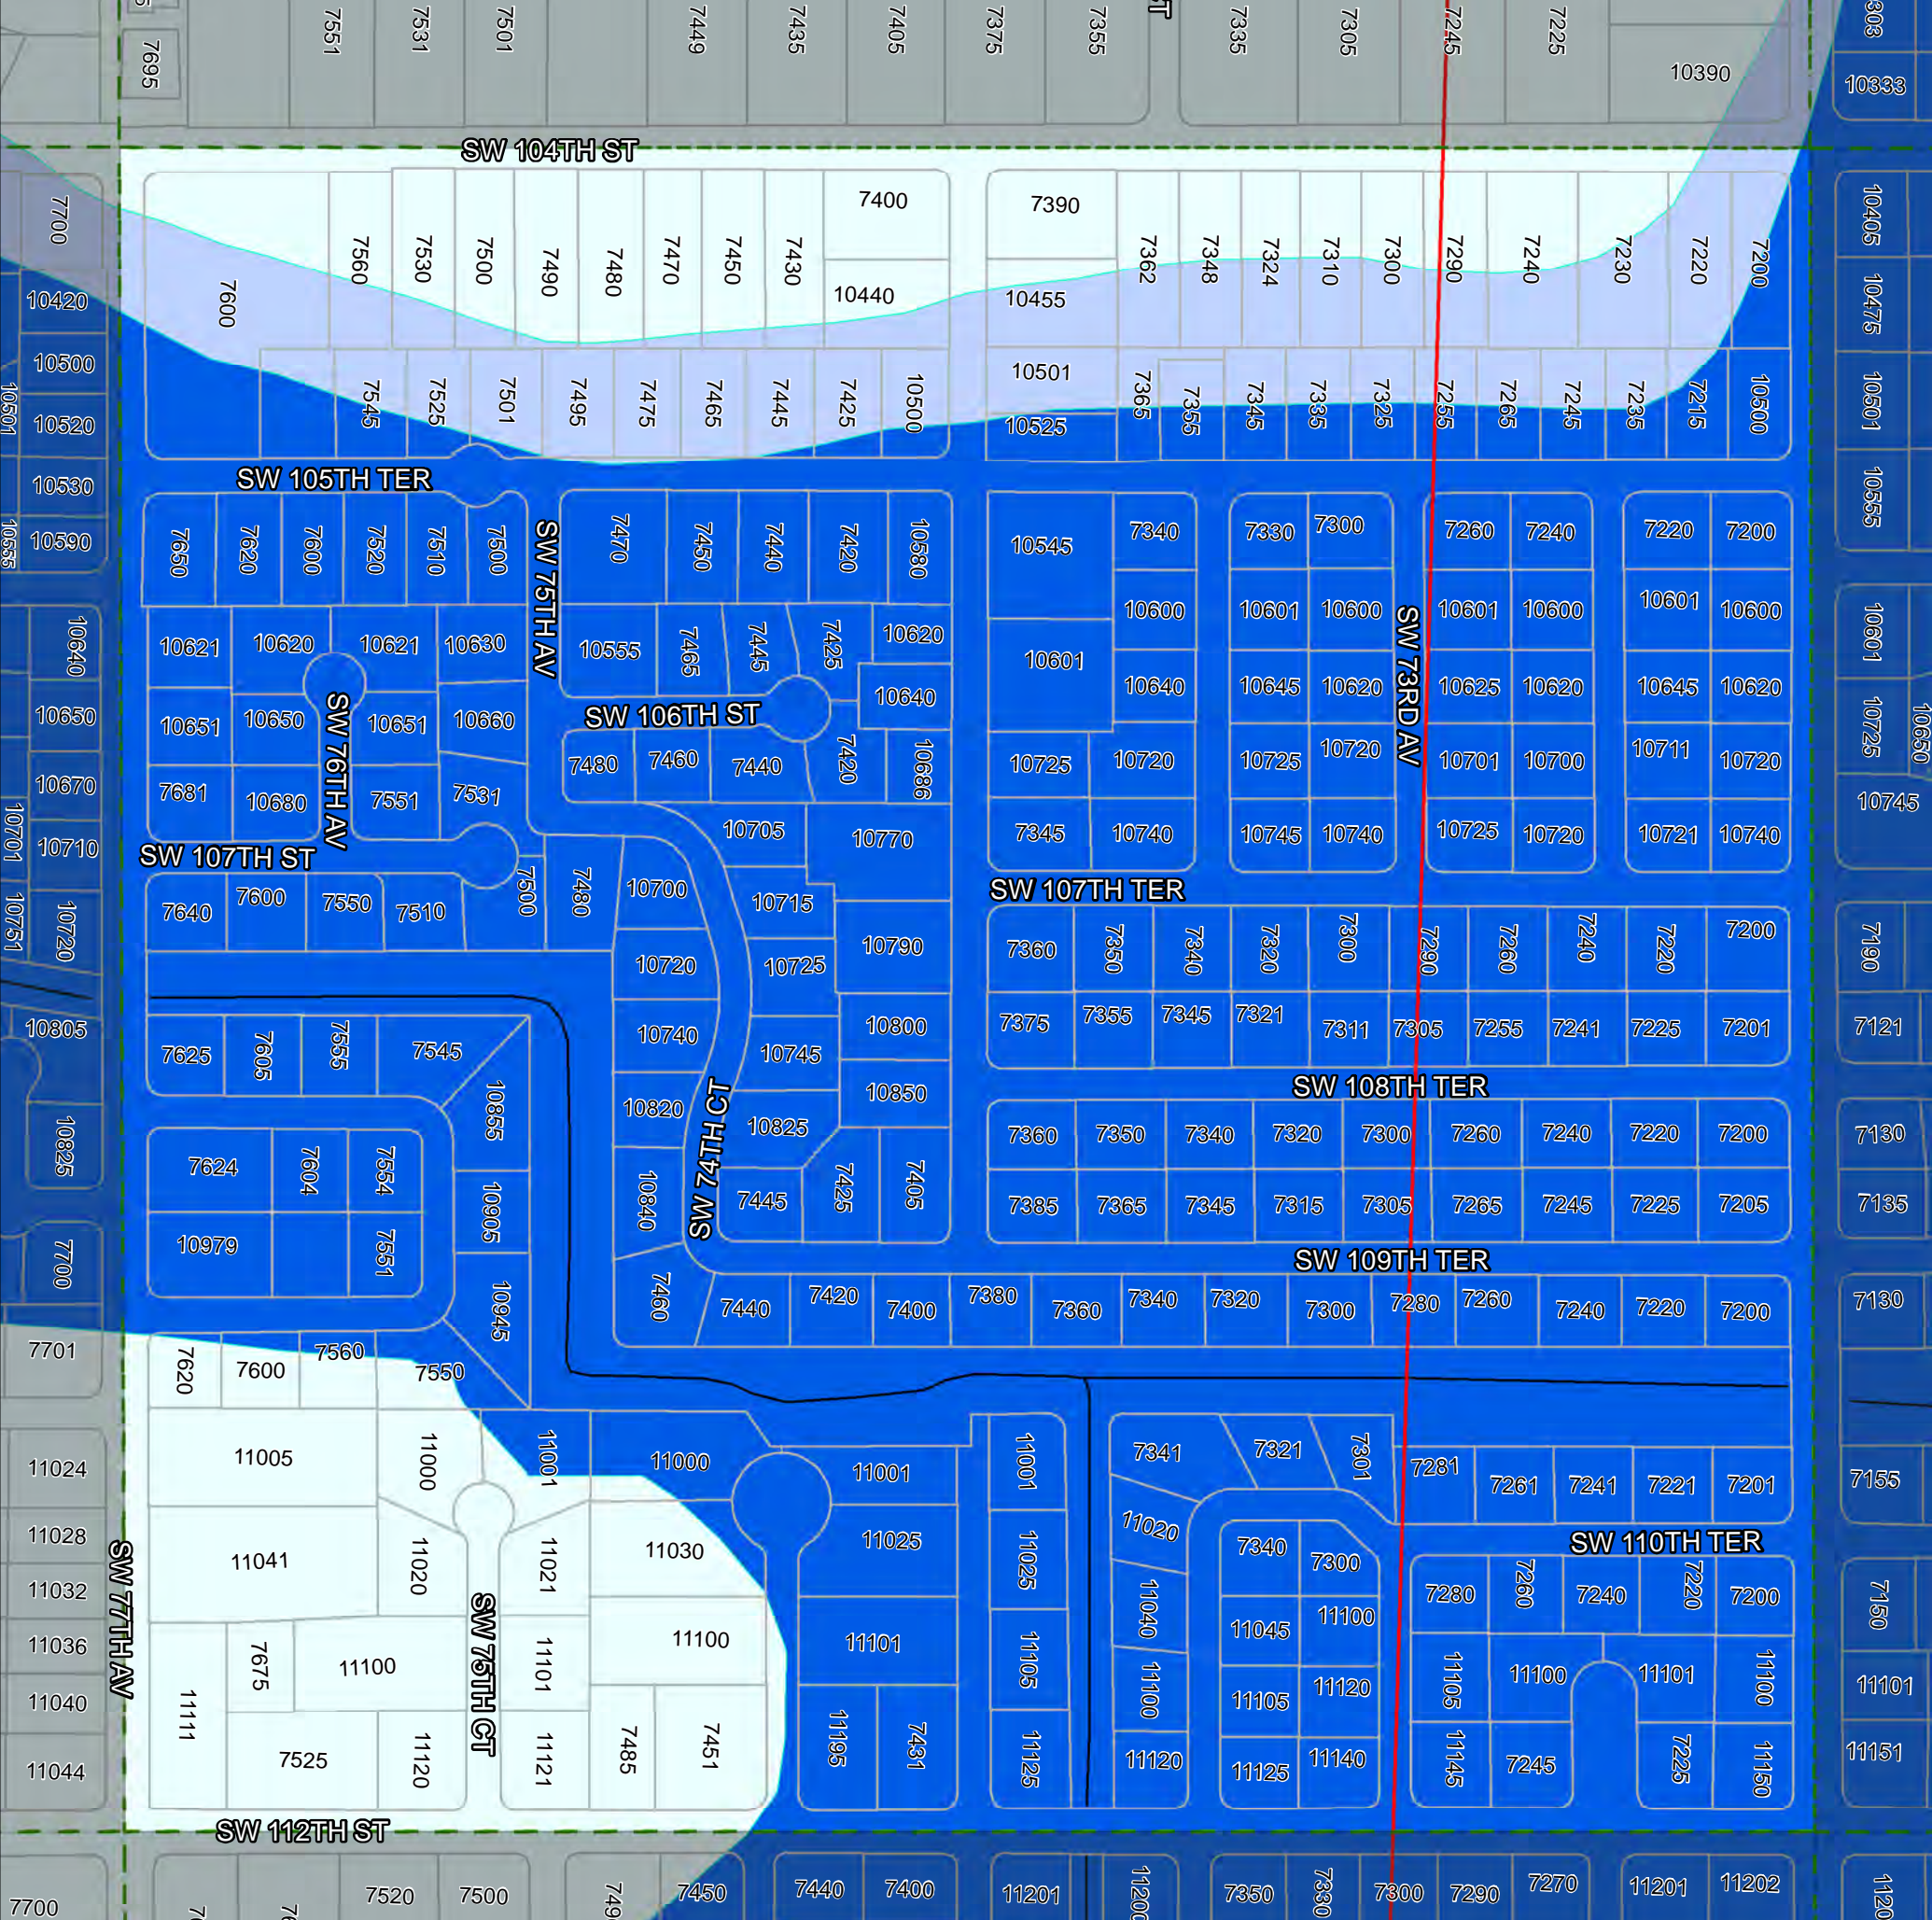

Flood Zones

Index Number: 11

September 2013

Location of Village of Pinecrest

Legend

-  FEMA Panel
-  Stream
-  Quarter Section
-  X
-  X (SHADED)
-  AH
-  AE

Index Locator Map

Village of Pinecrest

Flood Zones

Index Number: 12

September 2013

Location of Village of Pinecrest

Legend

-  FEMA Panel
-  Stream
-  Quarter Section
-  X
-  X (SHADED)
-  AH
-  AE

Index Locator Map

Village of Pinecrest

Flood Zones

Index Number: 13

September 2013

Location of Village of Pinecrest

Legend

-  FEMA Panel
-  Stream
-  Quarter Section
-  X
-  X (SHADED)
-  AH
-  AE

Index Locator Map

Village of Pinecrest

Flood Zones

Index Number: 14

September 2013

Legend

-  FEMA Panel
-  Stream
-  Quarter Section
-  X
-  X (SHADED)
-  AH
-  AE

Index Locator Map

Village of Pinecrest

Flood Zones